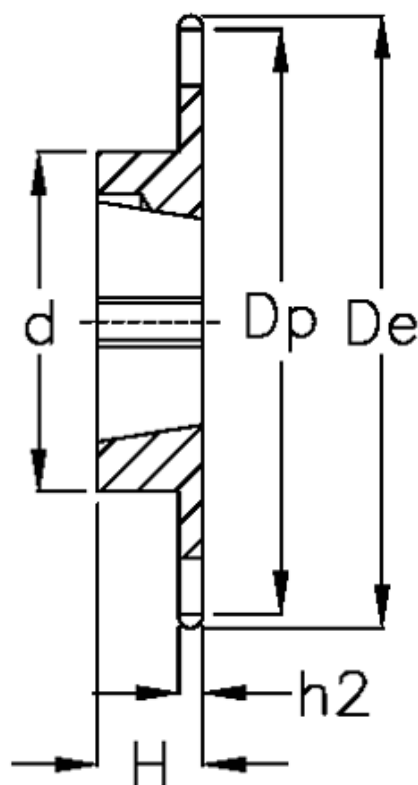

Data Sheet

Article number: 616031005019

Description: Taperbored sprocket 08 B-1 Z=19 simplex
for bushing 1210

Measures

C = 1.3

d = 63

De = 81.7

Dp = 77.16

For bush = 1210

For chain size = 1/2" x 5/16"

For chain type = 08 B-1

H = 25

h1 = 7.2

Material = Stål

Number of teeth = 19